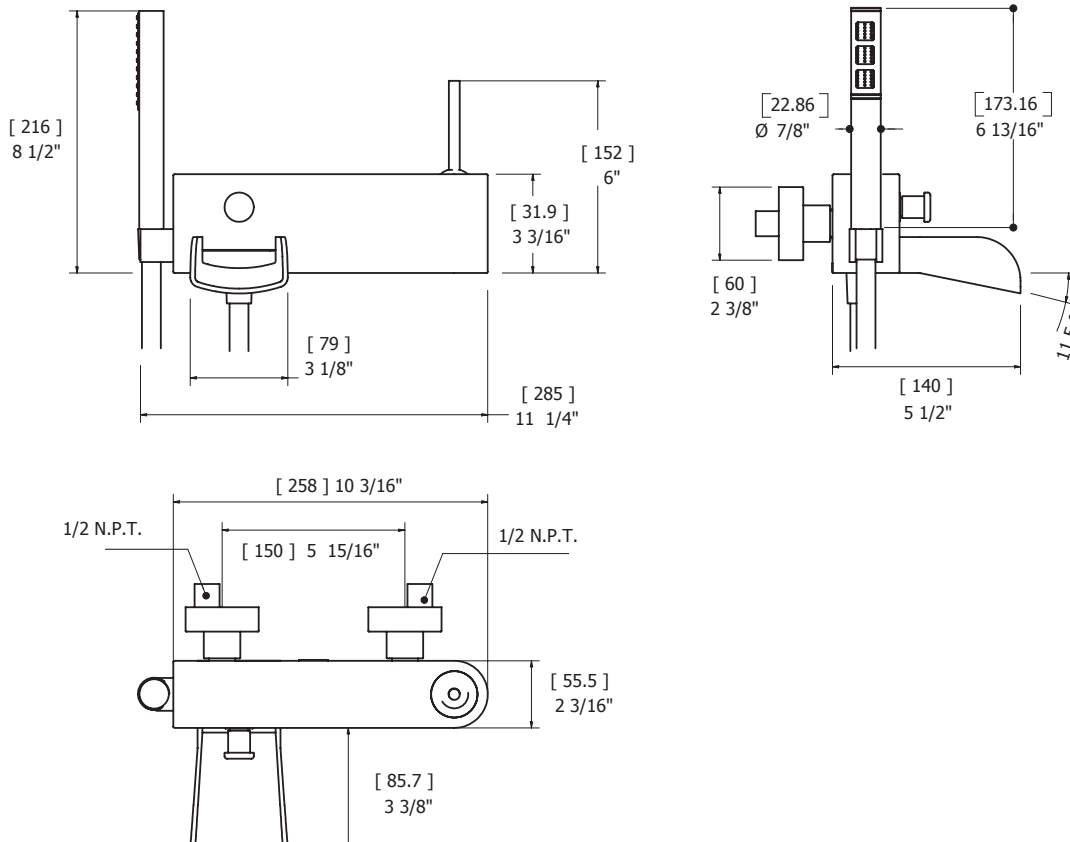

FEATURES

- Solid brass construction
- Single volume and temperature joystick control
- Single spray microphone handshower
- 5' reinforced PVC hose
- Pull button diverter
- Cascading water flow
- Ceramic cartridge # ABCA03240
- 1/2" NPT male connection

SPECS AT LARGE

- Overall spout projection: 5 1/2"
- Total faucet height: 6"
- Handshower height: 8 1/2"
- Flow rate tub filler: 5 gpm
- Flow rate handshower: 2.5 gpm
- Mounting hole: 1 3/8"

EXPLOSION PARTS